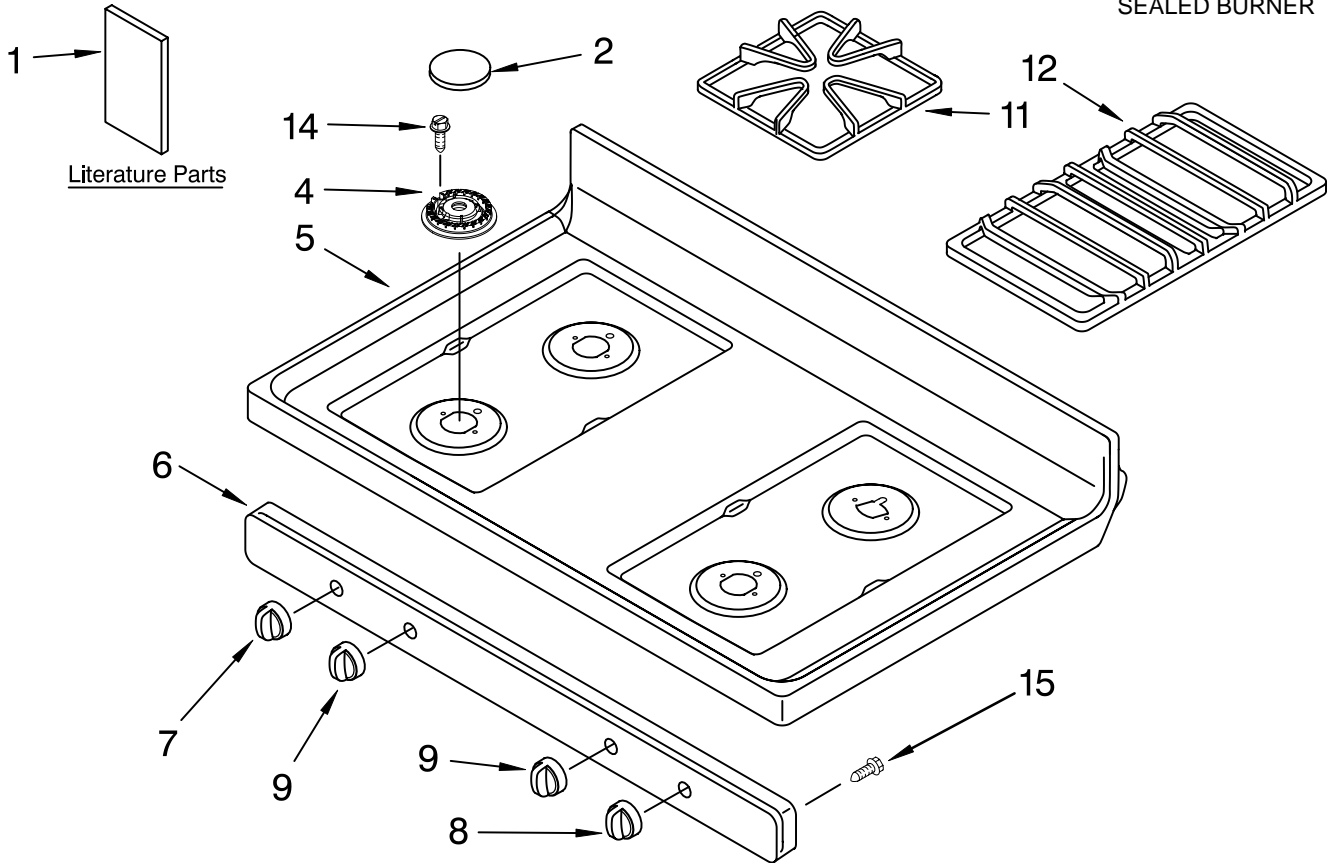

COOKTOP PARTS

For Models: SF367LXSQ1, SF367LXSB1, SF367LXSS1, SF367LXSY1
(Designer White) (Black) (Stainless Steel)(Universal Silver)

30" GAS FREESTANDING
SELF CLEAN RANGE
SEALED BURNER

Illus. No.	Part No.	DESCRIPTION
1		Literature Parts
	W10110368	Use & Care Guide Tech Sheet
	W10116296	English
	W10116297	French
	9762997	Installation Instructions
		Anti-Tip Template
	9757142	English/Spanish
	9757143	English/French
		Safer Cooking Tips
	9762761	English
	9759133	French
2		Cap, Burner LF & RF
	3191905	Grey
	3191904	Black
		LR
	3191903	Grey
	3191901	Black
		RR
	3191899	Grey
	3191898	Black